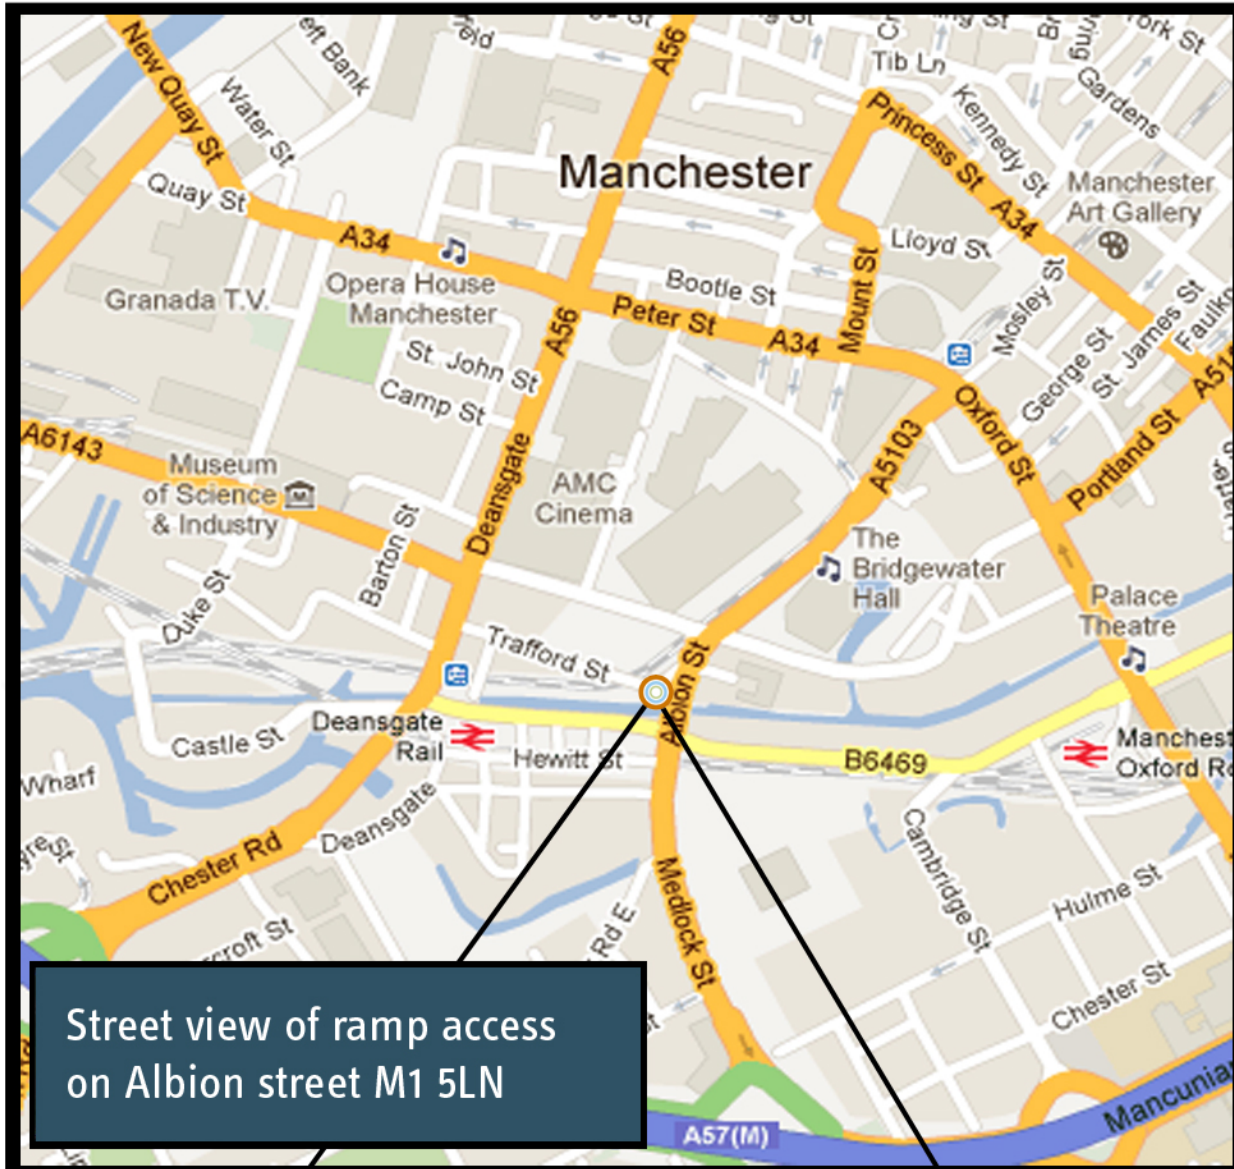

# Delivery access to Central Halls & Charter Suite

Manchester Central  
Convention Complex  
Petersfield  
Manchester. M2 3GX  
Tel: +44 (0)161 834 2700

Manchester  
Central

Street view of ramp access  
on Albion street M1 5LN

Delivery Ramp to  
Central Halls and Charter Suite  
via ramp

Access to delivery  
ramp